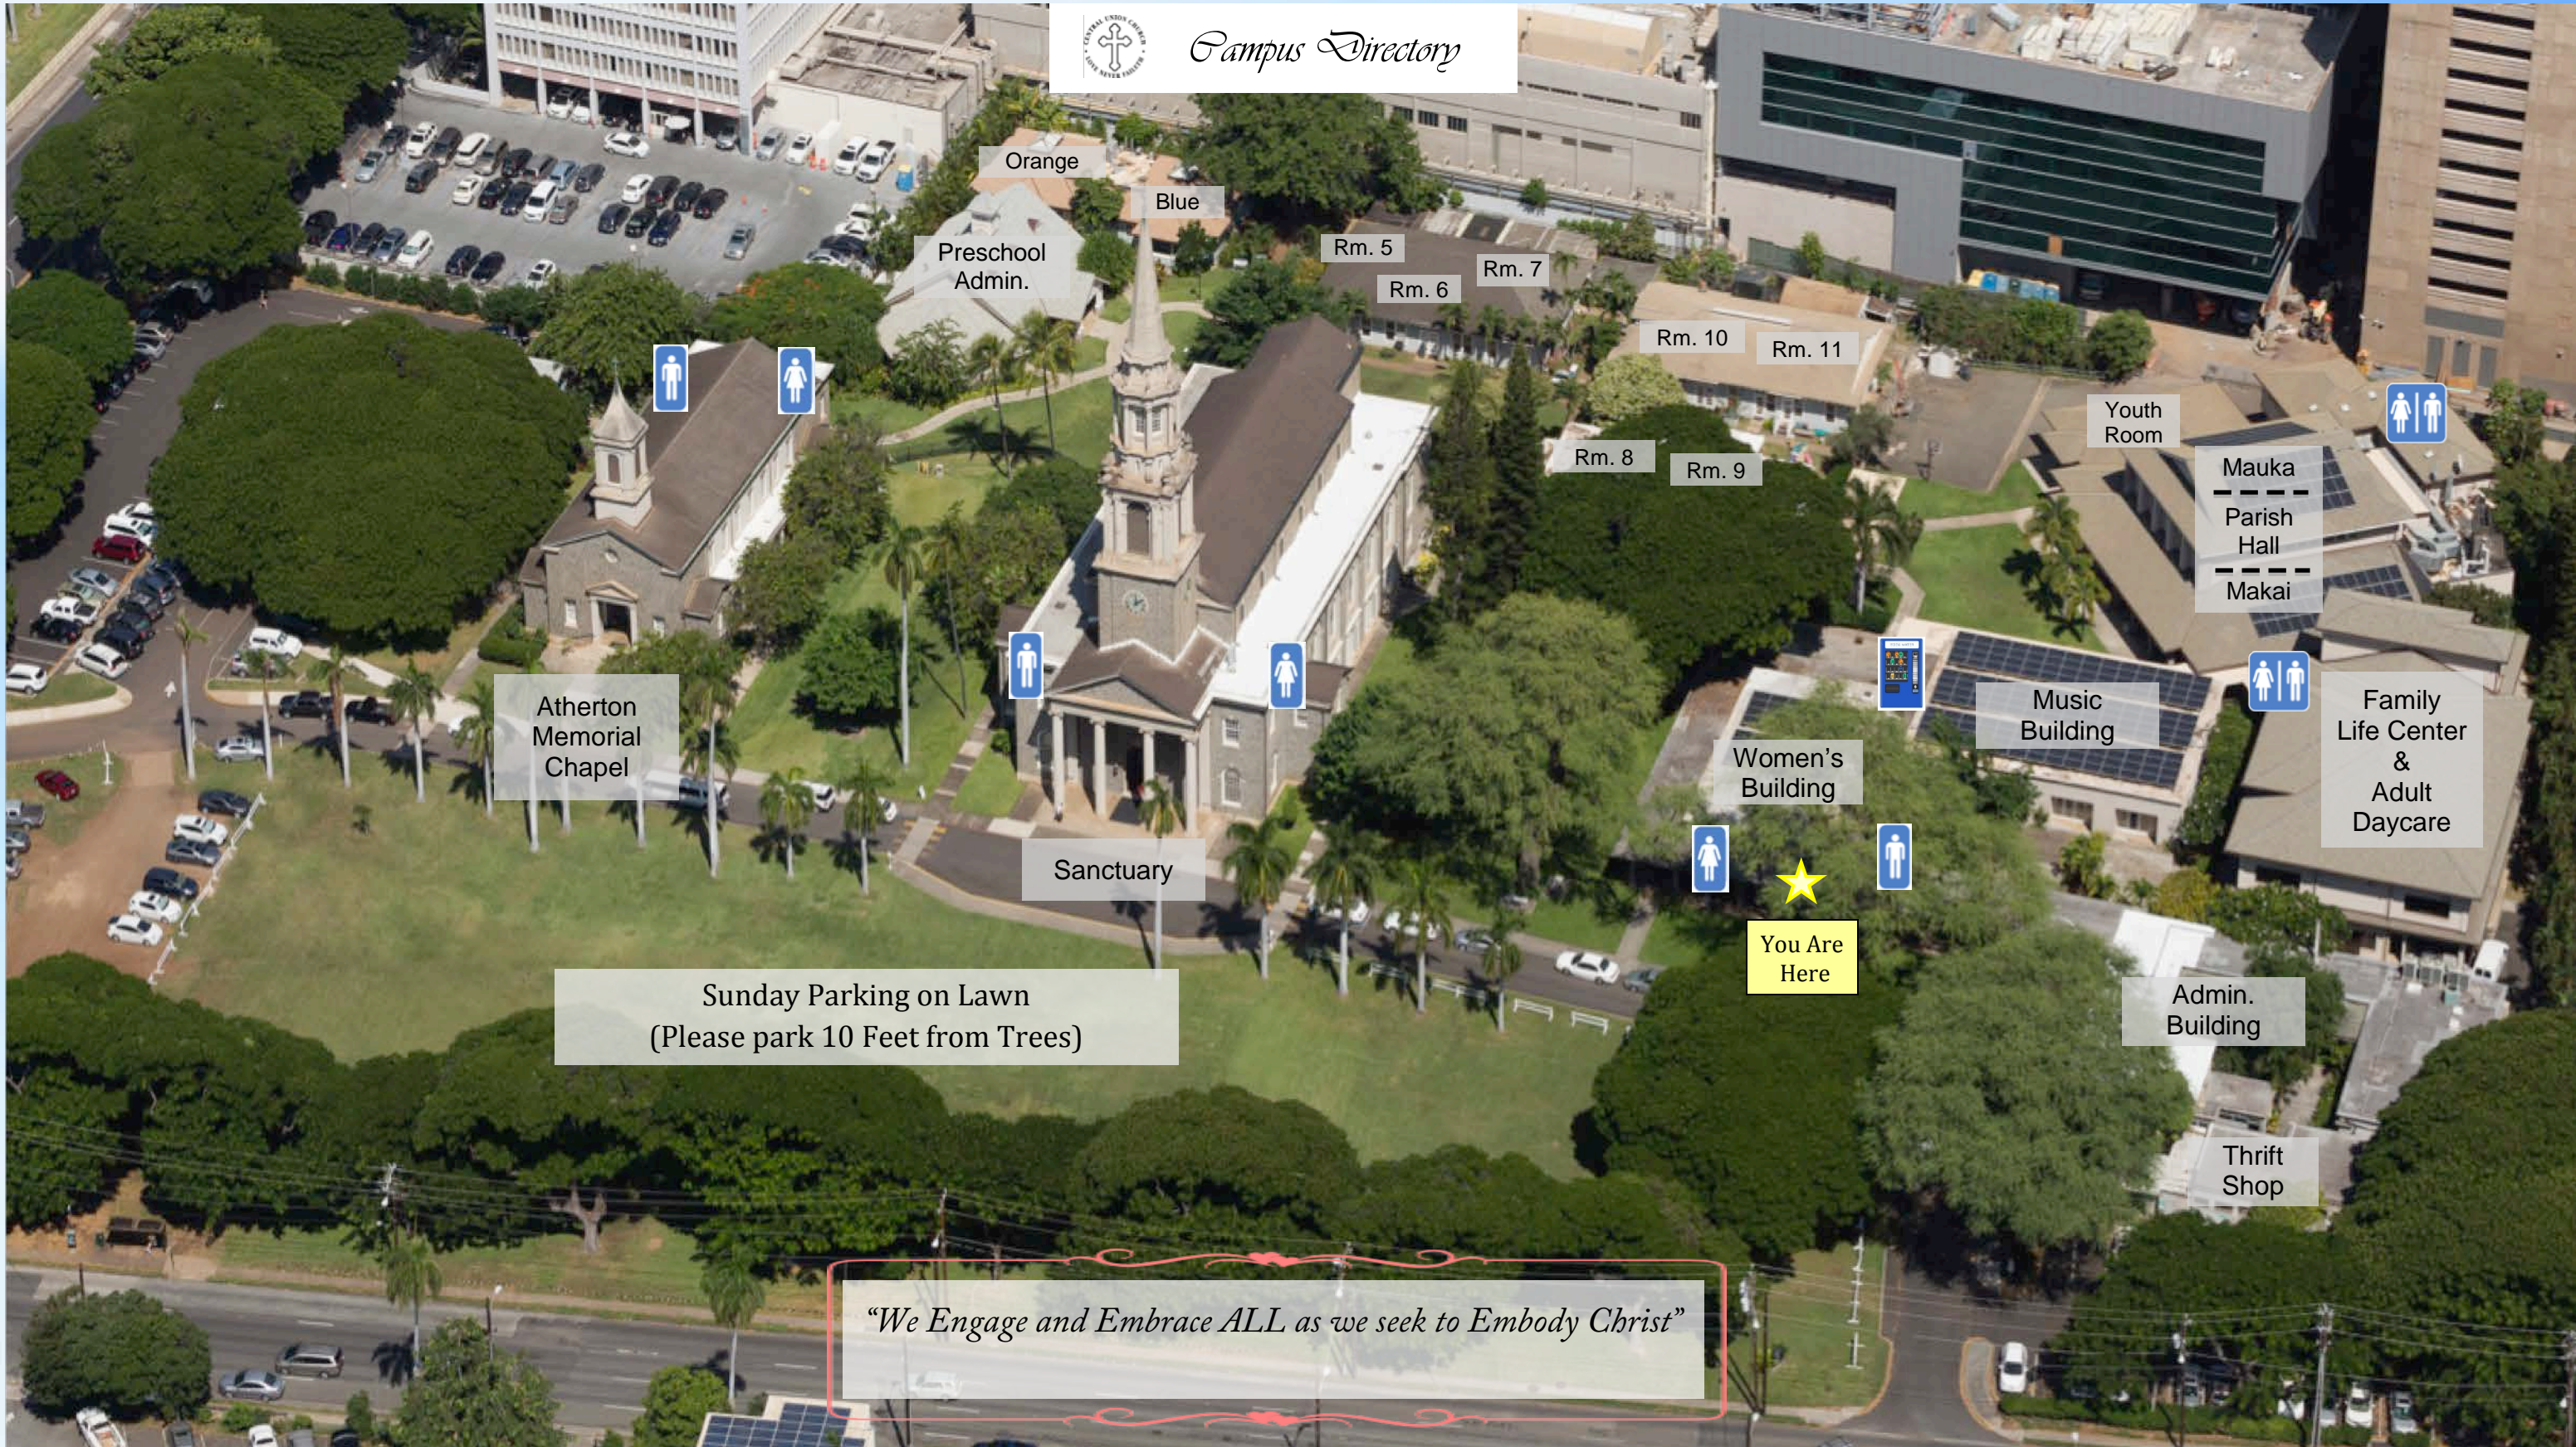

Campus Directory

Orange

Blue

Preschool
Admin.

Rm. 5

Rm. 6

Rm. 7

Rm. 10

Rm. 11

Rm. 8

Rm. 9

Youth
Room

Mauka
Parish
Hall
Makai

Atherton
Memorial
Chapel

Music
Building

Family
Life Center
&
Adult
Daycare

Women's
Building

Sanctuary

You Are
Here

Admin.
Building

Sunday Parking on Lawn
(Please park 10 Feet from Trees)

Thrift
Shop

"We Engage and Embrace ALL as we seek to Embody Christ"

7 AM Service - Atherton Chapel
9 AM Service - Sanctuary
11 AM Service - Parish Hall
11 AM Pohnpeian Service - Atherton Chapel

Follow Us...!
Website: www.centralunionchurch.org
Facebook: CentralUnionChurchOfHonolulu
Instagram: centralunionchurch