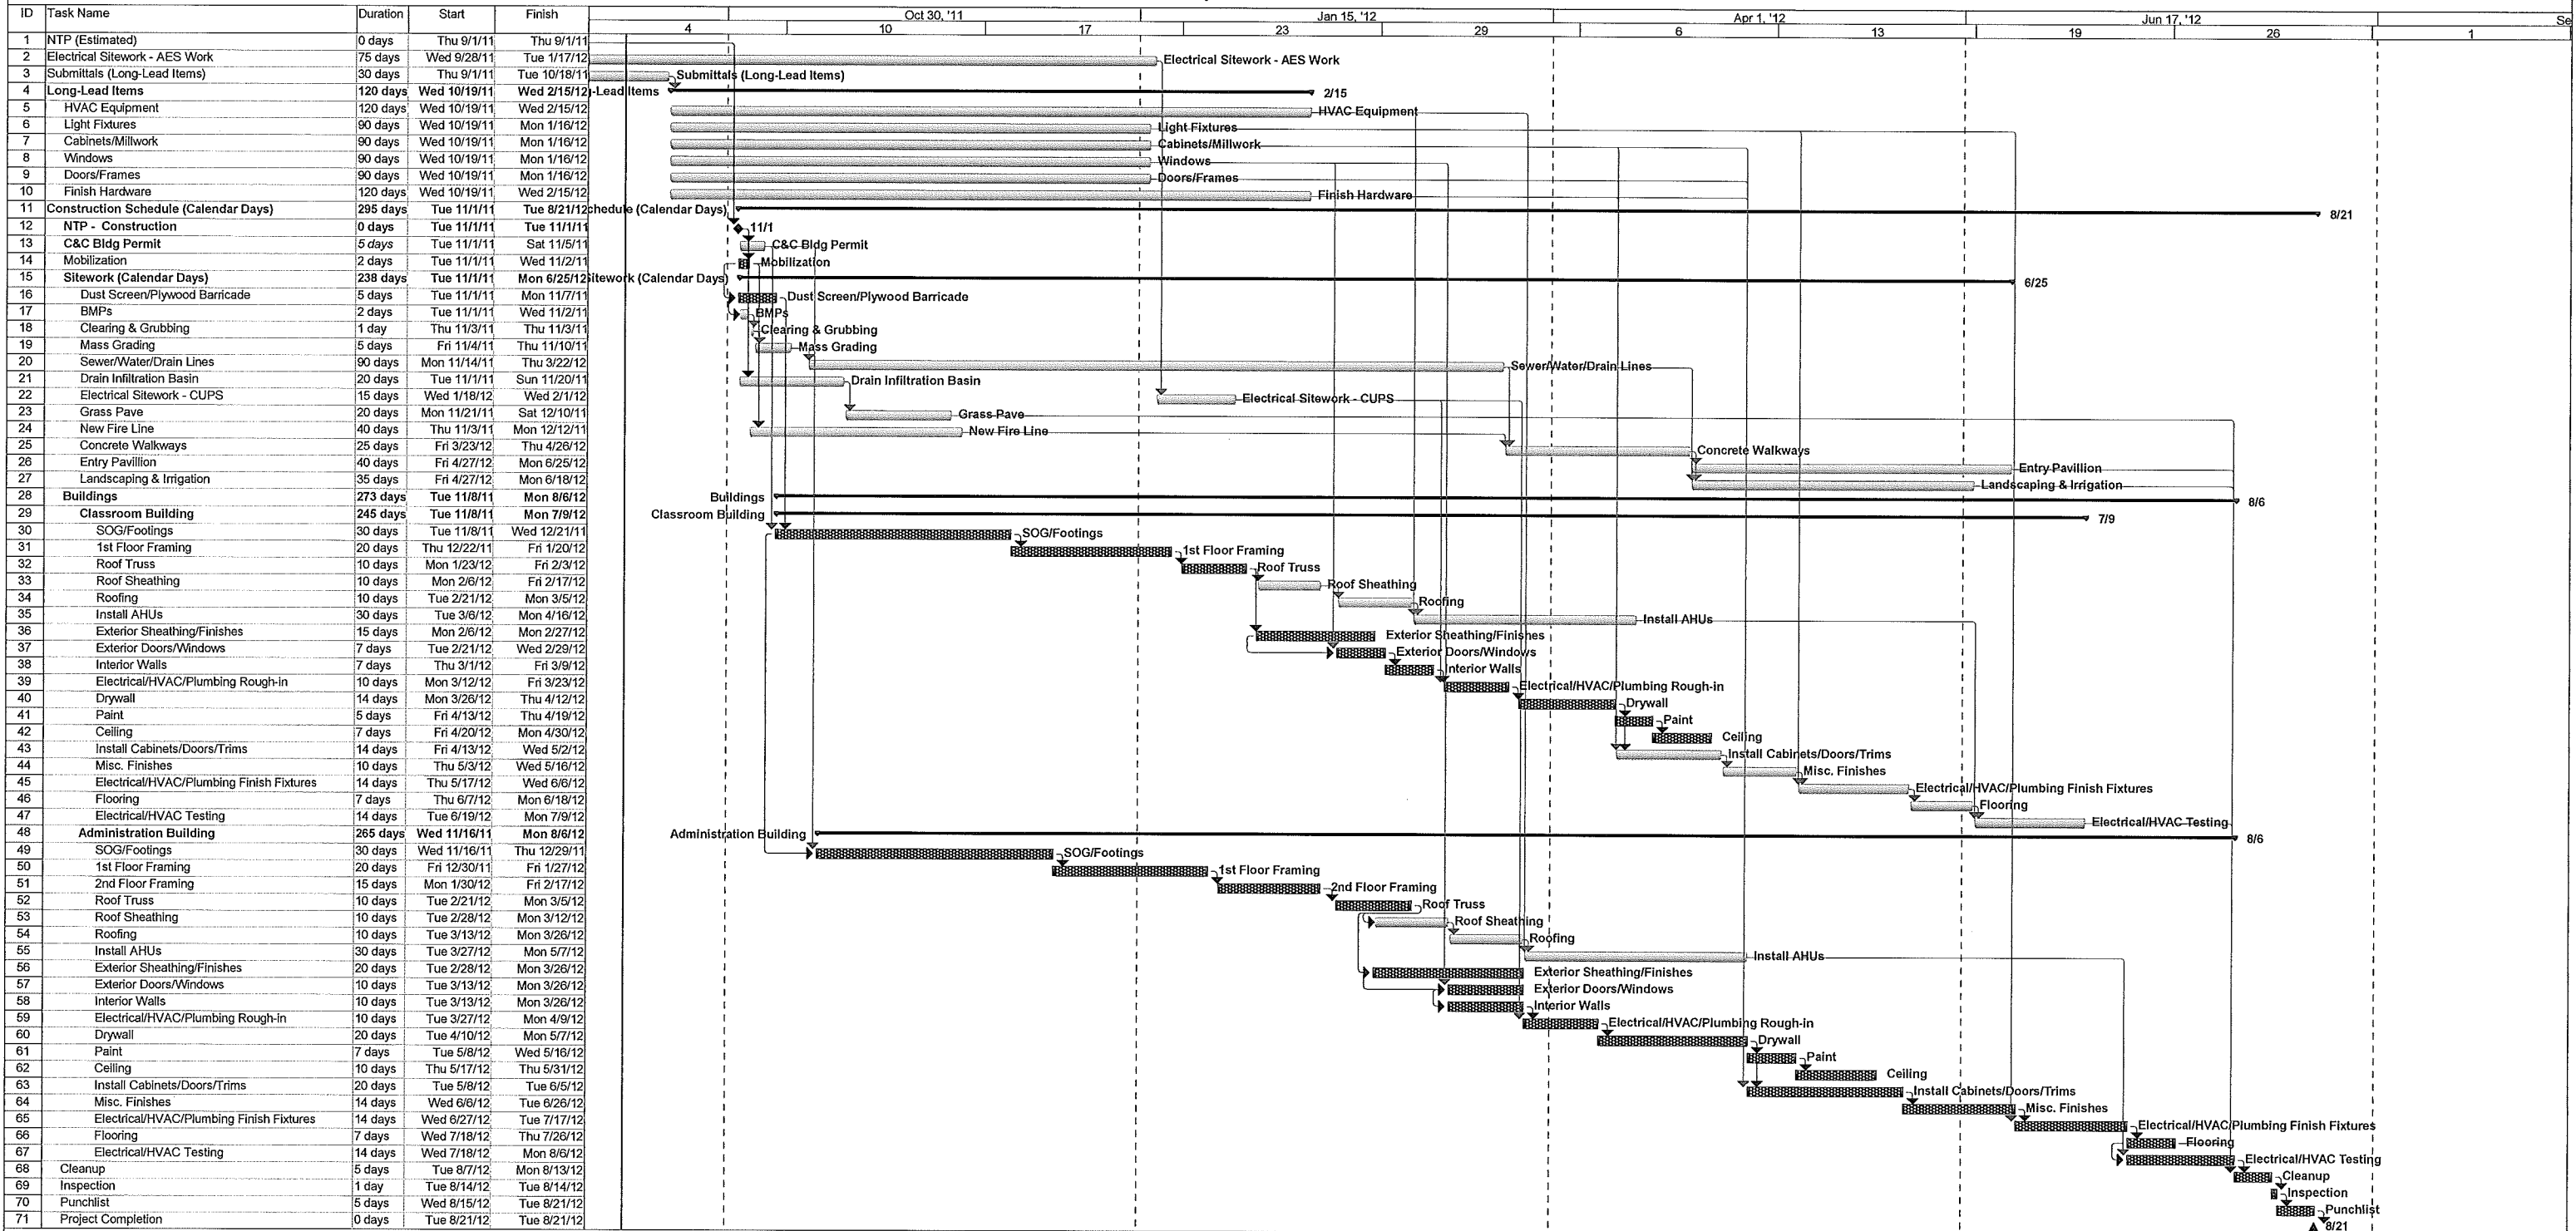

**Central Union Church Preschool
Preliminary Construction Schedule - Phase 1**

Task		Summary		Rolled Up Milestone		External Tasks		Inactive Task		Manual Task		Manual Summary		Progress	
Critical Task		Rolled Up Task		Rolled Up Progress		Project Summary		Inactive Milestone		Duration-only		Start-only		Deadline	
Milestone		Rolled Up Critical Task		Split		External Milestone		Inactive Summary		Manual Summary Rollup		Finish-only		Slippage	